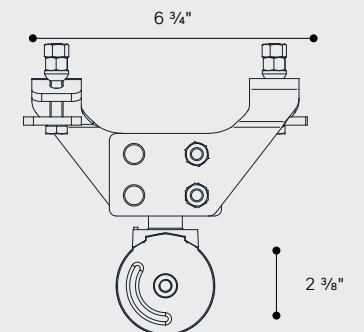

Snoot

Half Snoot

Internal accessories

Honeycomb Louver

ewo Colors

Circular Louver

ewo Colors

Mounting accessories

Wall Hinge

ewo Colors

V-Notch

ewo Colors

Pole adaptor

ewo Colors

Catenary

ewo Colors

Mounting accessories

Connection box

Single pole adapter

Double pole adapter

Ground spike