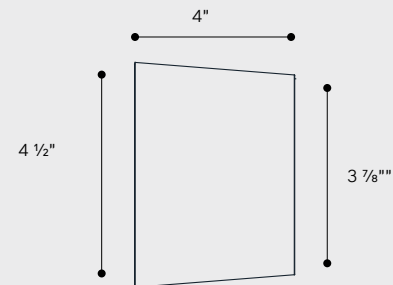

External accessories

Shadow Sail

Transparent Snoot

For custom C125 accessories, please contact ewo USA

Snoot