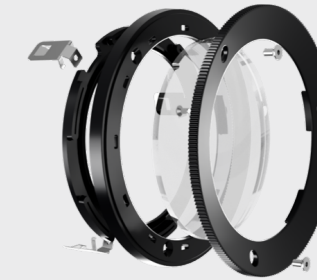

Chameleon C125 Integral

C125I

Optic*	Output*	CCT	External Accessory	Decorative Accessory	Internal Accessory	Cable	Finish	Mounting	Control	ECP*
AG01 Symmetric Narrow 12°	350 mA 937lm	22K - 2200K	FS - Full Snoot	FSH - Full Shade	HL - Honeycomb Louver	3FT	RAL7015	WB - Wall Bracket	OO - On/Off	ECP
AG02 Symmetric Medium 27°	400mA 1047lm	27K - 2700K	HS - Half Snoot	SLSH - Slotted Shade	CL - Circular Louver	10FT	RAL7016	SP - Spike	DMX	NoECP
AG03 Symmetric Flood 48°	450mA 1156lm	3K - 3000K	NE - None	ND - None	NI - None	15FT	RAL9005	CB - Connection box	DALI	* Enhanced Corrosion Protection
AG04 Symmetric Elliptical 10-40°	500mA 1264lm	4K - 4000K				CUS - Custom	RAL9006	PA - Pole adaptor	0-10V	
AH02 Symmetric Wide Flood 75°	550 mA 1370lm	TW - Tunable White					RAL9007			
AP06 Asymmetric Forward and Extra Side Throw	600mA 1476lm	RGBW					RAL____			
AP07 Asymmetric Extra Forward	650mA 1580lm									
AS08 Asymmetric Side and Forward Throw	700mA 1684lm									
AV01 Asymmetric Extra Forward Grazing	750mA 1774lm									
AS09 Extra Side Throw	800mA 1864lm									
EG06-4 Symmetric Narrow 4°	850mA 1952lm									
EG06-6 Symmetric Narrow 6°	900mA 2040lm									
EGM01 Narrow 12°	950mA 2127lm									
EGX01 Narrow 15°	1000mA 2213lm									
EGX02 Narrow 15°										

* Lumens based on AG01 optic and 4000K CCT
 * Other outputs on request

* A-series not for RGBW/TW

External accessories

Shadow Sail

Transparent Snoot

Heritage Sail

Support for scenic Filters

For custom C125 accessories, please contact ewo USA

Snoot

Half Snoot

Internal accessories

Honeycomb Louver

ewo Colors

Circular Louver

ewo Colors

Mounting accessories