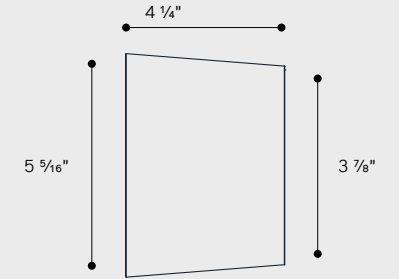

* Lumens based on AG01 optic and 4000K CCT
 * Other outputs on request

* A-series not for RGBW/TW

External accessories

Shadow Sail

Transparent Snoot

Heritage Sail

Support for scenic Filters

For custom C125 accessories, please contact ewo USA