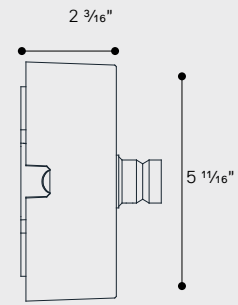

Mounting accessories

Connection box