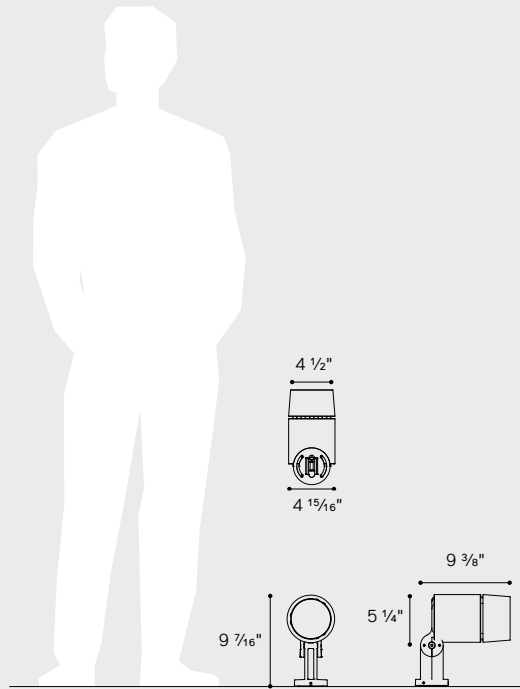

Chameleon

C125 Integral

Projector
Wall luminaire
Pole mounted system

DB 703
Anthracite

ewo
colors

A-Series

E-Series

[Check out our online Configurator](#)