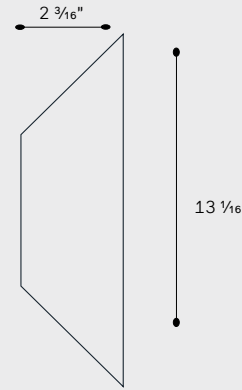

External accessories

Shadow Sail

Transparent Snoot

For custom C125 accessories, please contact ewo USA

Snoot