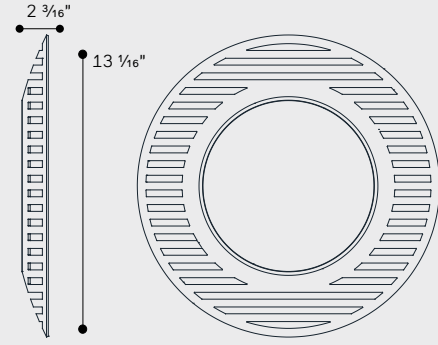

External accessories

Shadow Sail

Transparent Snoot