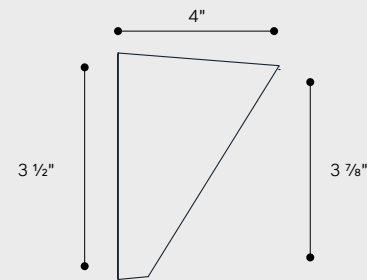

External accessories

Shadow Sail

Transparent Snoot

For custom C125 accessories, please contact ewo USA

Snoot