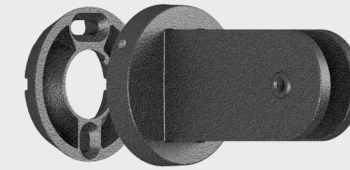

Mounting accessories

Wall Hinge