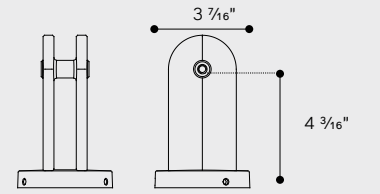

Mounting accessories

Wall Hinge