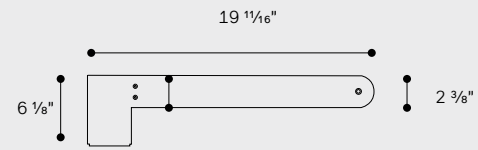

Single pole adapter