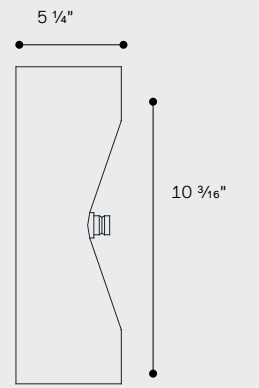

Internal accessories

ewo Colors

Circular Louver

ewo Colors

Mounting accessories

Wall Hinge

ewo Colors

V-Notch

ewo Colors

Pole adaptor

ewo Colors

Catenary

ewo Colors