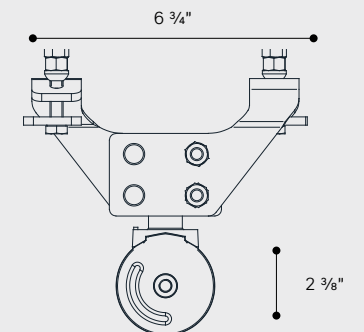

Half Snoot

Internal accessories

Honeycomb louver

ewo
Colors

Circular louver

ewo
Colors

Mounting accessories

Wall Hinge

ewo
Colors

V-Notch

ewo
Colors

Pole adaptor

ewo
Colors

Catenary

ewo
Colors

Mounting accessories

Connection box

Single pole adapter

Double pole adapter

Ground spike