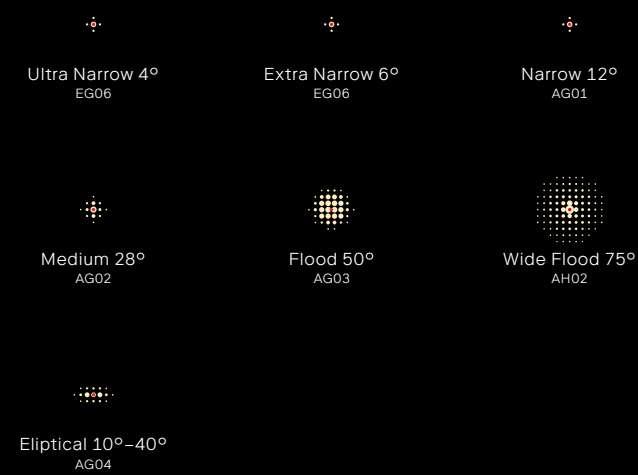

Light distributions

Monochrome

Symmetric

Asymmetric

RGBW & TW

Internal colors mixing

EGM: optimal internal mixing

Discrete colors mixing

Asymmetric

EGX: high performance internal mixing

	Monochrome		Tunable White		RGBW	
	4,000		5,000		4,000	
Light colors (K)	4,000		5,000		4,000	
CRI*	≥ 80		≥ 80		≥ 80	
Distribution	AG01	EG06 6°	AV01	EGX01 15°	AV01	EGX01 15°
BUG Ratings	B3 U0 G0	B3 U0 G0	B2 U0 G1	B2 U0 G0	B2 U0 G1	B2 U0 G0
MacAdam ellipses	≤ 3 SDCM		≤ 3 SDCM		≤ 3 SDCM	
Luminous flux [lm]	4,080	2,640	1,500	2,300	1,140	2,460