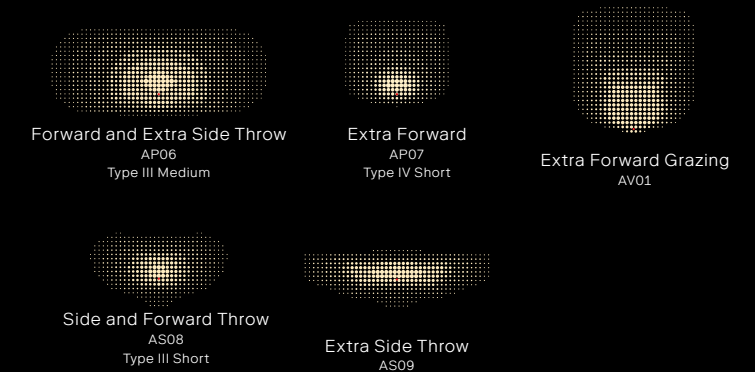

* 700 for EG06 - 4°

Driver (external)

	Monochrome	RGBW	Tunable White
Control Options	ON OFF 1-10V DALI	DALI DMX	T8 DALI DMX
Programming [optional]	Constant Lumen Output (CLO) Emergency power supply (AC/DC) Stand-alone		
Control accessories	Further accessories on request		
Software	connex light management software for remote management of intelligent luminaire clusters		

Light distributions

Monochrome

Symmetric

Asymmetric

RGBW & TW

Internal colors mixing

EGM: optimal internal mixing

Discrete colors mixing

Asymmetric

EGX: high performance internal mixing

	Monochrome		Tunable White		RGBW	
	4,000		5,000		4,000	
Light colors (K)	4,000		5,000		4,000	
CRI*	≥ 80		≥ 80		≥ 80	
Distribution	AG01	EG06 6°	AV01	EGX01 15°	AV01	EGX01 15°
BUG Ratings	B3 U0 G0	B3 U0 G0	B2 U0 G1	B2 U0 G0	B2 U0 G1	B2 U0 G0
MacAdam ellipses	≤ 3 SDCM		≤ 3 SDCM		≤ 3 SDCM	
Luminous flux [lm]	4,080	2,640	1,500	2,300	1,140	2,460