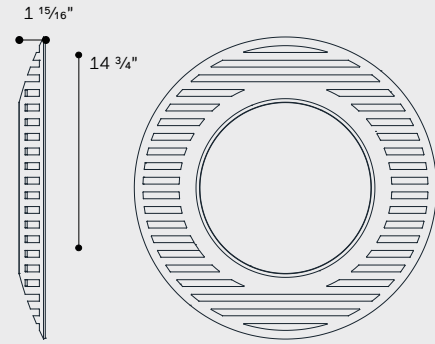

External accessories

Shadow Sail