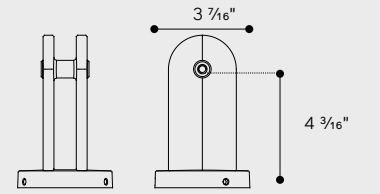

Half Snoot

Internal accessories

Honeycomb louver

ewo
Colors

Circular louver

ewo
Colors

Mounting accessories

Wall Hinge