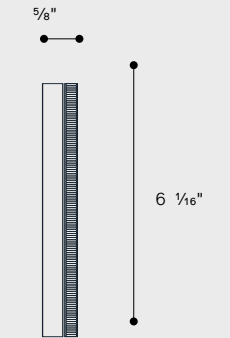

External accessories

Shadow Sail

Transparent Snoot

Snoot