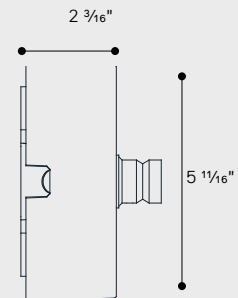

Mounting accessories

Connection box