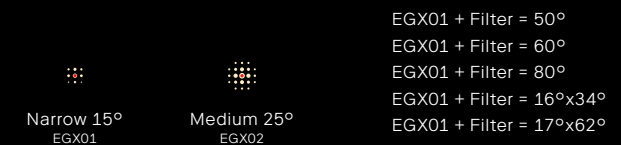

Light distributions

Monochrome

Symmetric

Asymmetric

RGBW & TW

Internal colors mixing

EGM: optimal internal mixing

Discrete colors mixing

Asymmetric

EGX: high performance internal mixing

	Monochrome		Tunable White		RGBW	
	4,000		5,000		4,000	
Light colors (K)	4,000		5,000		4,000	
CRI*	≥ 80		≥ 80		≥ 80	
Distribution	AG01	EG06 6°	AV01	EGX01 15°	AV01	EGX01 15°
BUG Ratings	B3 U0 G0	B3 U0 G0	B2 U0 G1	B2 U0 G0	B2 U0 G1	B2 U0 G0
MacAdam ellipses	≤ 3 SDCM		≤ 3 SDCM		≤ 3 SDCM	
Luminous flux [lm]	4,080	2,640	1,500	2,300	1,140	2,460