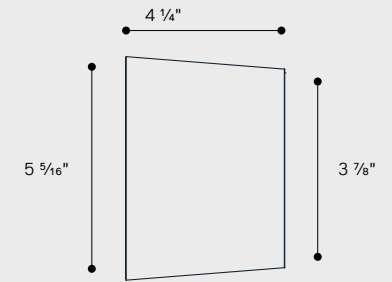

* Lumens based on AG01 optic and 4000K CCT
 * Other outputs on request

* A-series not for RGBW/TW

External accessories

Shadow Sail

Transparent Snoot

Heritage Sail

Support for scenic Filters

Snoot