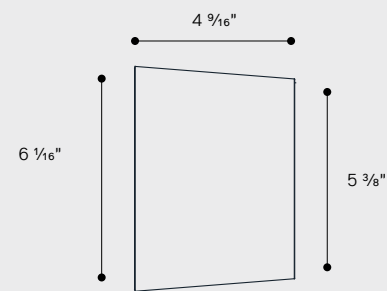

* Lumens based on AG01 optic and 4000K CCT
 * Other outputs on request

* A-series not for RGBW/TW

External accessories

Shadow Sail

Transparent Snoot

Heritage Sail

Support for scenic Filters

Snoot