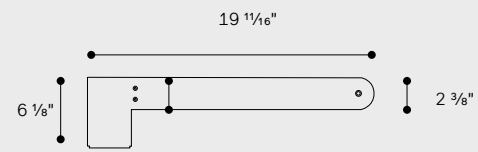

Single pole adapter