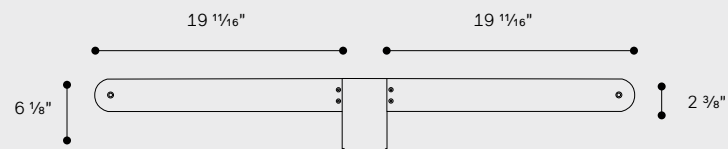

Double pole adapter