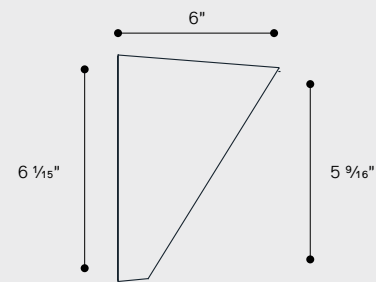

External accessories

Shadow Sail

Transparent Snoot

Snoot