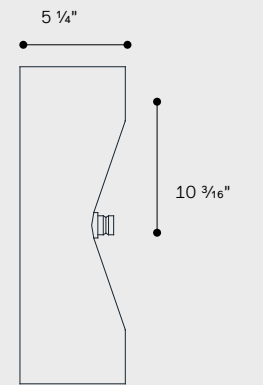

Internal accessories

ewo
Colors

Circular louver

ewo
Colors

Mounting accessories

Wall Hinge

ewo
Colors

V-Notch

ewo
Colors

Pole adaptor

ewo
Colors

Catenary

ewo
Colors