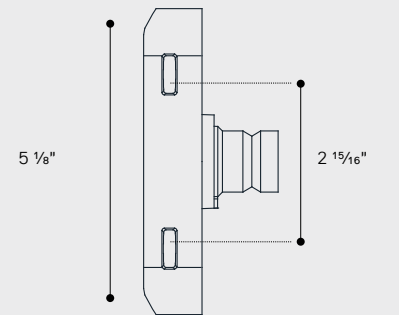

Pole adaptor