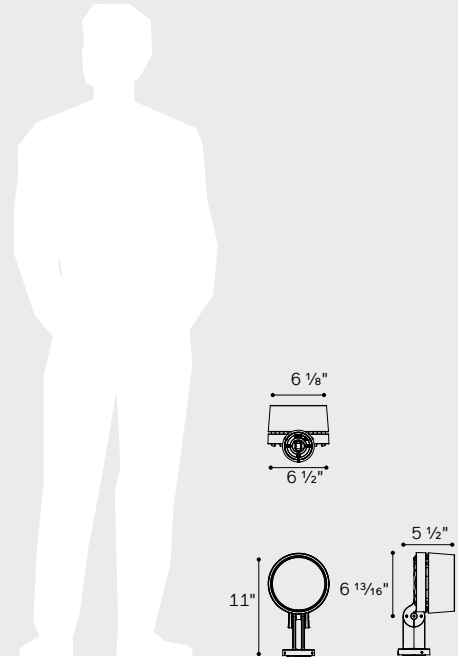

Chameleon

C165 Slice

Projector
Wall luminaire
Pole mounted system

A-Series

E-Series

[Check out our online Configurator](#)

IP66 RoHS IK08 UL/CSA

Housing