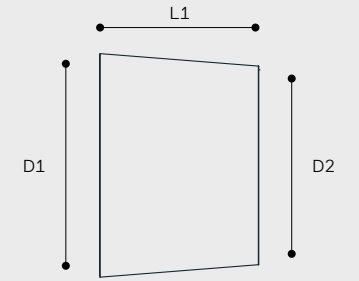

Transparent Snoot

For custom C90 accessories, please contact ewo USA