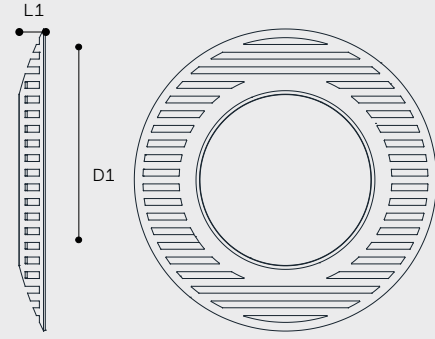

External accessories

Shadow Sail

For custom C90 accessories, please contact ewo USA