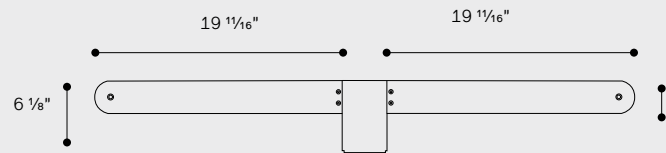

Connection box

Single pole adapter

For custom C90 accessories,
please contact ewo USA

Double pole adapter

For custom C90 accessories,
please contact ewo USA

Ground spike