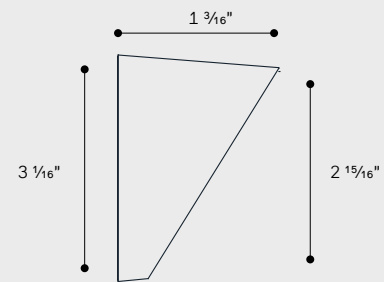

Heritage Sail

For custom C90 accessories, please contact ewo USA

Support for scenic Filters

For custom C90 accessories, please contact ewo USA

Snoot

Half Snoot

Internal accessories

Honeycomb louver