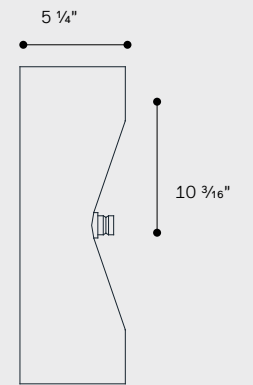

Circular louver

Mounting accessories

Wall Hinge

V-Notch

Pole adaptor

Catenary

For custom C90 accessories,
please contact ewo USA

Mounting accessories