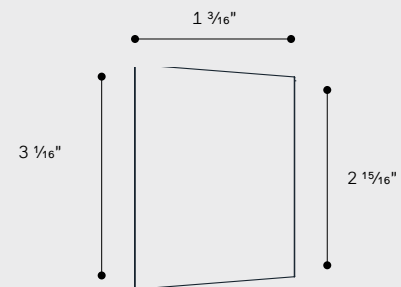

Heritage Sail

For custom C90 accessories, please contact ewo USA

Support for scenic Filters

For custom C90 accessories, please contact ewo USA

Snoot

Half Snoot

Internal accessories

Honeycomb louver