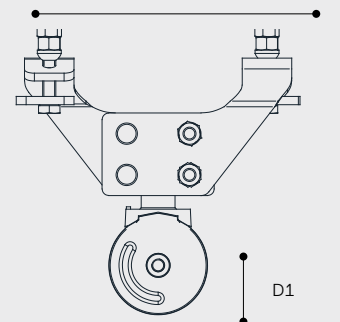

Circular louver

Mounting accessories

Wall Hinge

V-Notch

Pole adaptor

Catenary

For custom C90 accessories,
please contact ewo USA

Mounting accessories

Connection box

Single pole adapter

For custom C90 accessories,
please contact ewo USA

Double pole adapter

For custom C90 accessories,
please contact ewo USA

Ground spike