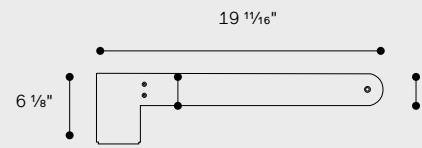

Single pole adapter

For custom C90 accessories,
please contact ewo USA