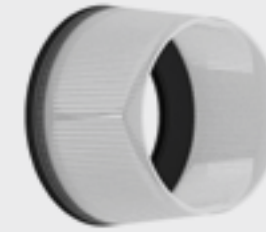

Light distributions

Monochrome

Symmetric

Asymmetric

Chameleon

Optic*	Output*	CCT	External Accessory	Decorative Accessory	Internal Accessory	Cable	Finish	Mounting	Control	ECP*
AG01 Symmetric Narrow 12°	350 mA 559lm	2200K	Full Snoot	Full Shade	Honeycomb Louver	3 ft cable	RAL 7015	Wall Bracket	On/Off	Yes
AG02 Symmetric Medium 27°	400mA 625lm	2700K	Half Snoot	Slotted Shade	Circular Louver	10 ft cable	RAL 7016	Spike	DMX	No
AG03 Symmetric Flood 48°	450mA 690lm	3000K	None		None	15 ft cable	RAL 9005	Connection box	DALI	* Enhanced Corrosion Protection
AG04 Symmetric Elliptical 10-40°	500mA 755lm	4000K				Other	RAL 9006	Pole adaptor	0-10V	
AH02 Symmetric Wide Flood 60°	550 mA 818lm	Tunable White					RAL 9007			
AP06 Asymmetric Forward and Extra Side Throw 27°	600mA 881lm	RGBW					RAL ____			
AP07 Asymmetric Extra Forward	650mA 944lm									
AS07 Asymmetric Side Throw	700mA 1005lm									
AS08 Asymmetric Side and Forward Throw	750mA 1059lm									
AV01 Asymmetric Extra Forward Grazing	800mA 1113lm									
EG06 Symmetric Narrow 4°	850mA 1166lm									
EGM01 Symmetric Narrow 12°	900mA 1218lm									
EG06 Symmetric Narrow 6°	950mA 1270lm									
EGM01 Symmetric Medium 25°	1000mA 1321lm									
EGM01 Symmetric Elliptical 14-62°										
EGX01										
EGX02										

* Lumens based on AG01 optic and 4000K CCT
 * Other outputs on request

* A-series not for RGBW/TW

External accessories

Shadow Sail

For custom C90 accessories, please contact ewo USA

Transparent Snoot

For custom C90 accessories, please contact ewo USA

Heritage Sail

For custom C90 accessories, please contact ewo USA

Support for scenic Filters

For custom C90 accessories, please contact ewo USA

Snoot

Half Snoot

Internal accessories

Honeycomb louver