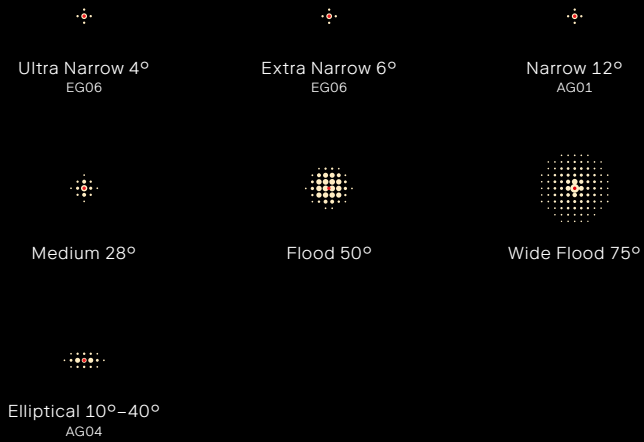

Light distributions

Monochrome

Symmetric

Asymmetric

Chameleon

Optic*	Output*	CCT	External Accessory	Decorative Accessory	Internal Accessory	Cable	Finish	Mounting	Control	ECP*
AG01 Symmetric Narrow 12°	350 mA 559lm	2200K	Full Snoot	Full Shade	Honeycomb Louver	3 ft cable	RAL 7015	Wall Bracket	On/Off	Yes
AG02 Symmetric Medium 27°	400mA 625lm	2700K	Half Snoot	Slotted Shade	Circular Louver	10 ft cable	RAL 7016	Spike	DMX	No
AG03 Symmetric Flood 48°	450mA 690lm	3000K	None		None	15 ft cable	RAL 9005	Connection box	DALI	* Enhanced Corrosion Protection
AG04 Symmetric Elliptical 10-40°	500mA 755lm	4000K				Other	RAL 9006	Pole adaptor	0-10V	
AH02 Symmetric Wide Flood 60°	550 mA 818lm	Tunable White					RAL 9007			
AP06 Asymmetric Forward and Extra Side Throw 27°	600mA 881lm	RGBW					RAL ____			
AP07 Asymmetric Extra Forward	650mA 944lm									
AS07 Asymmetric Side Throw	700mA 1005lm									
AS08 Asymmetric Side and Forward Throw	750mA 1059lm									
AV01 Asymmetric Extra Forward Grazing	800mA 1113lm									
EG06 Symmetric Narrow 4°	850mA 1166lm									
EGM01 Symmetric Narrow 12°	900mA 1218lm									
EG06 Symmetric Narrow 6°	950mA 1270lm									
EGM01 Symmetric Medium 25°	1000mA 1321lm									
EGM01 Symmetric Elliptical 14-62°										
EGX01										
EGX02										