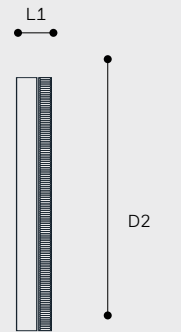

Support for scenic Filters

For custom C90 accessories, please contact ewo USA