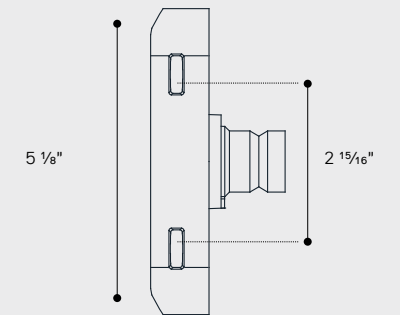

Circular louver

Mounting accessories

Wall Hinge

V-Notch

Pole adaptor

Catenary

For custom C90 accessories,
please contact ewo USA

Mounting accessories