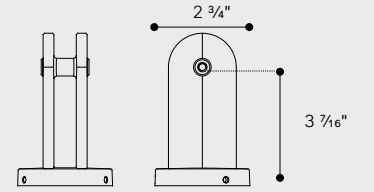

Mounting accessories

Wall Hinge