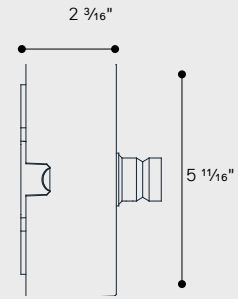

Mounting accessories

Connection box