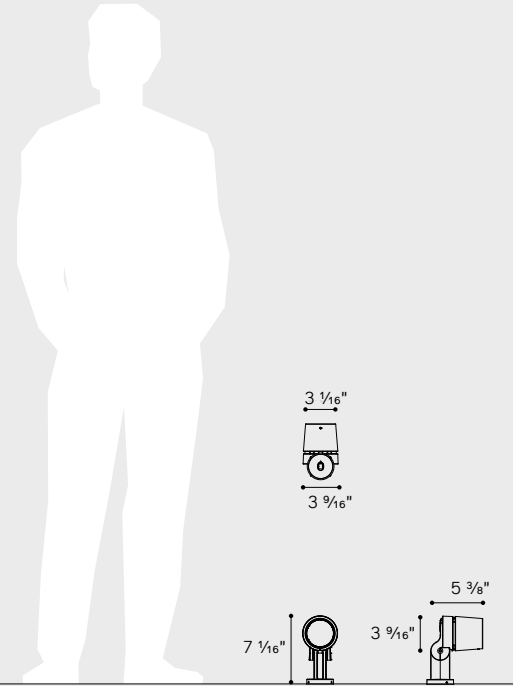

Chameleon

C90 Integral

Projector
Wall luminaire
Pole-mounted system

- DB 703 Anthracite
- ewo colors

A-Series

E-Series

[Check out our online Configurator](#)

IP66 RoHS IK08 UL/CSA