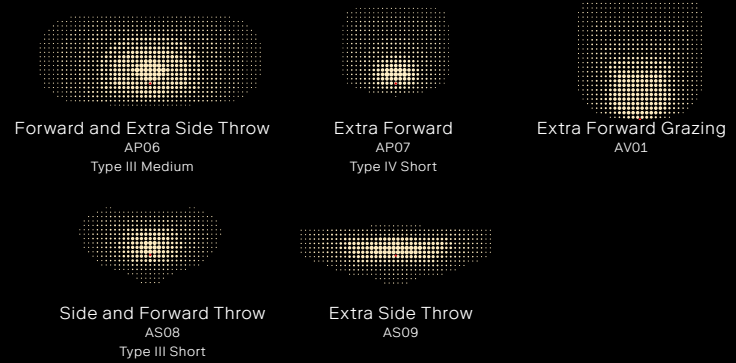

Light distributions

Monochrome

Symmetric

Asymmetric

Chameleon

Optic*	Output*	CCT	External Accessory	Decorative Accessory	Internal Accessory	Cable	Finish	Mounting	Control	ECP*
AG01 Symmetric Narrow 12°	350 mA 559lm	2200K	Full Snoot	Full Shade	Honeycomb Louver	3 ft cable	RAL 7015	Wall Bracket	On/Off	Yes
AG02 Symmetric Medium 27°	400mA 625lm	2700K	Half Snoot	Slotted Shade	Circular Louver	10 ft cable	RAL 7016	Spike	DMX	No
AG03 Symmetric Flood 48°	450mA 690lm	3000K	None		None	15 ft cable	RAL 9005	Connection box	DALI	* Enhanced Corrosion Protection
AG04 Symmetric Elliptical 10-40°	500mA 755lm	4000K				Other	RAL 9006	Pole adaptor	0-10V	
AH02 Symmetric Wide Flood 60°	550 mA 818lm	Tunable White					RAL 9007			
AP06 Asymmetric Forward and Extra Side Throw 27°	600mA 881lm	RGBW					RAL ____			
AP07 Asymmetric Extra Forward	650mA 944lm									
AS07 Asymmetric Side Throw	700mA 1005lm									
AS08 Asymmetric Side and Forward Throw	750mA 1059lm									
AV01 Asymmetric Extra Forward Grazing	800mA 1113lm									
EG06 Symmetric Narrow 4°	850mA 1166lm									
EGM01 Symmetric Narrow 12°	900mA 1218lm									
EG06 Symmetric Narrow 6°	950mA 1270lm									
EGM01 Symmetric Medium 25°	1000mA 1321lm									
EGM01 Symmetric Elliptical 14-62°										
EGX01										
EGX02										

* Lumens based on AG01 optic and 4000K CCT
 * Other outputs on request

* A-series not for RGBW/TW

External accessories

Shadow Sail

For custom C90 accessories, please contact ewo USA

Transparent Snoot

For custom C90 accessories, please contact ewo USA